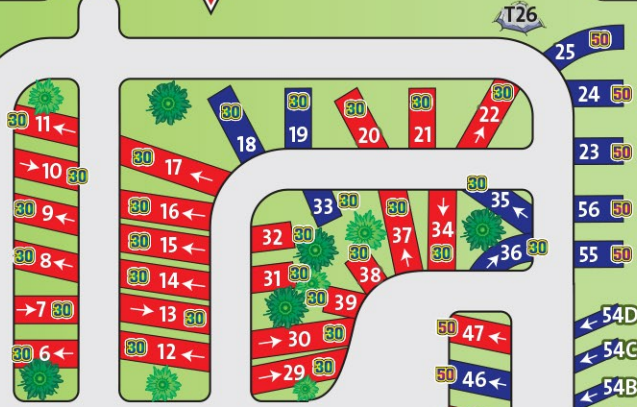

SITE #

CHECK-OUT TIME IS 1:00 PM

FREE Wi-Fi

WE HAVE A HONEY WAGON (\$10.00 CHARGE).

SPEED LIMIT 5 MPH

PROPANE LP PLEASE RECYCLE! GARBAGE

MAP KEY

- FULL HOOKUP
- WATER & ELECTRIC
- SEASONAL
- CABIN
- TENT
- TRAILER RENTAL
- 50 AMP
- 30 AMP
- PLAYGROUND

TO COUNTRY ROAD B

CEARNS LANE

ANIMALS

ENTRANCE

STORE HOURS WEEKDAYS: 9:00 AM - 8:00 PM WEEKENDS: FRI. & SAT. 8:00 AM - 9:00 PM UNLESS OTHERWISE POSTED