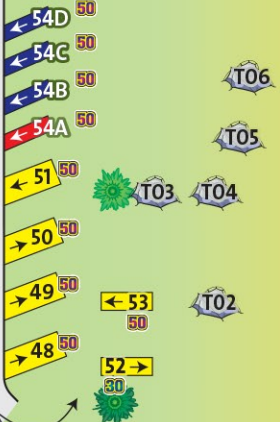

SITE #

CHECK-OUT TIME IS 1:00 PM

FREE Wi-Fi

WE HAVE A HONEY WAGON (\$10.00 CHARGE).

SPEED LIMIT 5 MPH

PROPANE LP PLEASE RECYCLE! GARBAGE

MAP KEY

- FULL HOOKUP
- WATER & ELECTRIC
- SEASONAL
- CABIN
- TENT
- TRAILER RENTAL
- 50 AMP
- 30 AMP
- PLAYGROUND

TO COUNTRY ROAD B

CEARNS LANE

ANIMALS

ENTRANCE

STORE HOURS WEEKDAYS: 9:00 AM - 8:00 PM WEEKENDS: FRI. & SAT. 8:00 AM - 9:00 PM UNLESS OTHERWISE POSTED