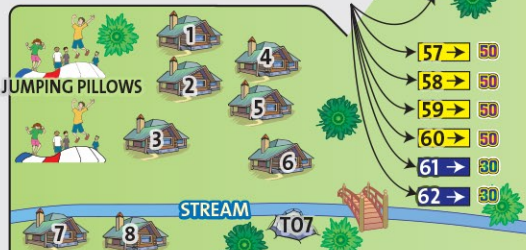

SITE #

CHECK-OUT TIME IS 1:00 PM

FREE Wi-Fi

WE HAVE A HONEY WAGON (\$10.00 CHARGE).

SPEED LIMIT 5 MPH

PROPANE LP PLEASE RECYCLE! GARBAGE

MAP KEY

- FULL HOOKUP
- WATER & ELECTRIC
- SEASONAL
- CABIN
- TENT
- TRAILER RENTAL
- 50 AMP
- 30 AMP
- PLAYGROUND

TO COUNTRY ROAD B

CEARNS LANE

ANIMALS

ENTRANCE

STORE HOURS WEEKDAYS: 9:00 AM - 8:00 PM WEEKENDS: FRI. & SAT. 8:00 AM - 9:00 PM UNLESS OTHERWISE POSTED