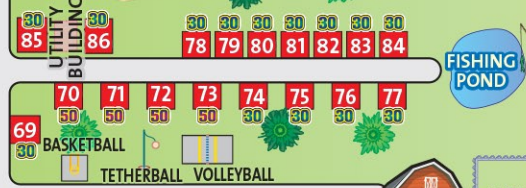

SITE #

CHECK-OUT TIME IS 1:00 PM

FREE Wi-Fi

WE HAVE A HONEY WAGON (\$10.00 CHARGE).

SPEED LIMIT 5 MPH

PROPANE LP PLEASE RECYCLE! GARBAGE

MAP KEY

- FULL HOOKUP
- WATER & ELECTRIC
- SEASONAL
- CABIN
- TENT
- TRAILER RENTAL
- 50 AMP
- 30 AMP
- PLAYGROUND

TO COUNTRY ROAD B

CEARNS LANE

ANIMALS

ENTRANCE

STORE HOURS WEEKDAYS: 9:00 AM - 8:00 PM WEEKENDS: FRI. & SAT. 8:00 AM - 9:00 PM UNLESS OTHERWISE POSTED